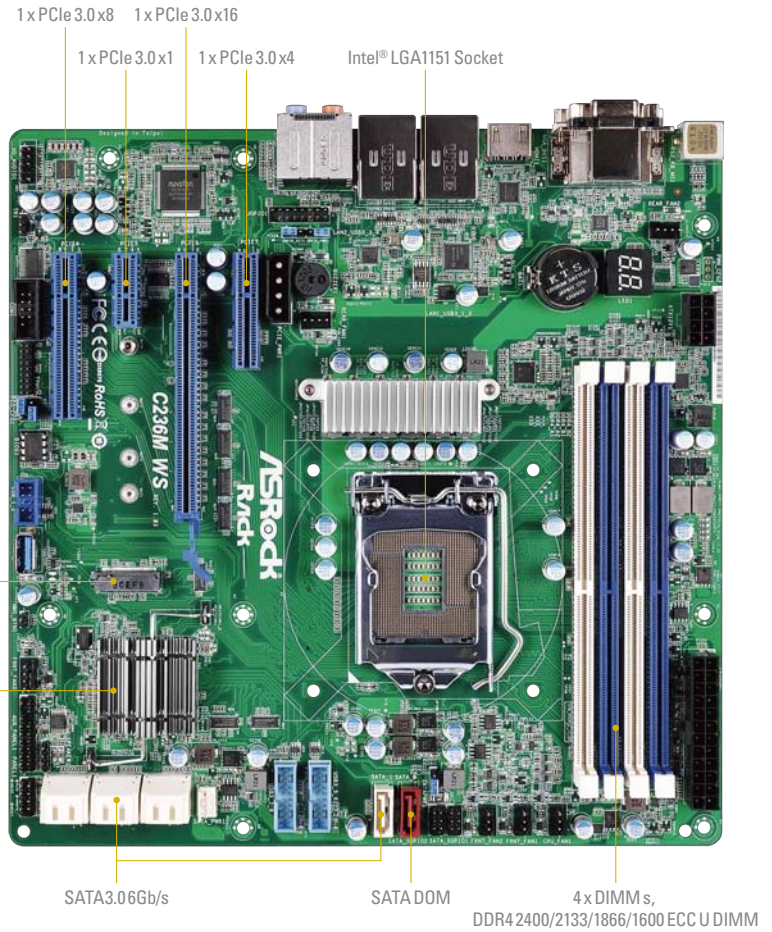

## C236M WS

1151

DDR4

Storage

### Application

- H.265 NVR Server
- Storage Server
- Tower Web Server

Intel® i210 + Intel® i219

		C236M WS
<b>Form Factor</b>		Micro ATX(9.6" x 9.6")
<b>Processor Support</b>		Support Intel® Xeon® E3-1200 v5/v6 Series Processors
<b>Memory</b>		4 DIMMs, DDR4 2400/2133/1866/1600 ECC, U DIMM
<b>Storage</b>	Intel PCH	8 x SATA3 6.0 Gb/s by Intel® C236
	Additional	N/A
<b>Expansion Slots</b>		1 x PCIe 3.0 x16, 1 x PCIe 3.0 x8, 1 x PCIe 3.0 x4, 1 x PCIe 3.0 x1, 1 x M.2 (PCIe4, PCIe6: x8/x8 or x0/x16, PCIe7:share with M.2)
<b>Ethernet</b>	LAN Controller	1 x Intel® i210+1 x Intel® i219
	LAN Port	RJ45:2
<b>USB 3.0</b>		6(4 from rear I/O, 2 via header)
<b>USB 2.0</b>		2(2 via header)