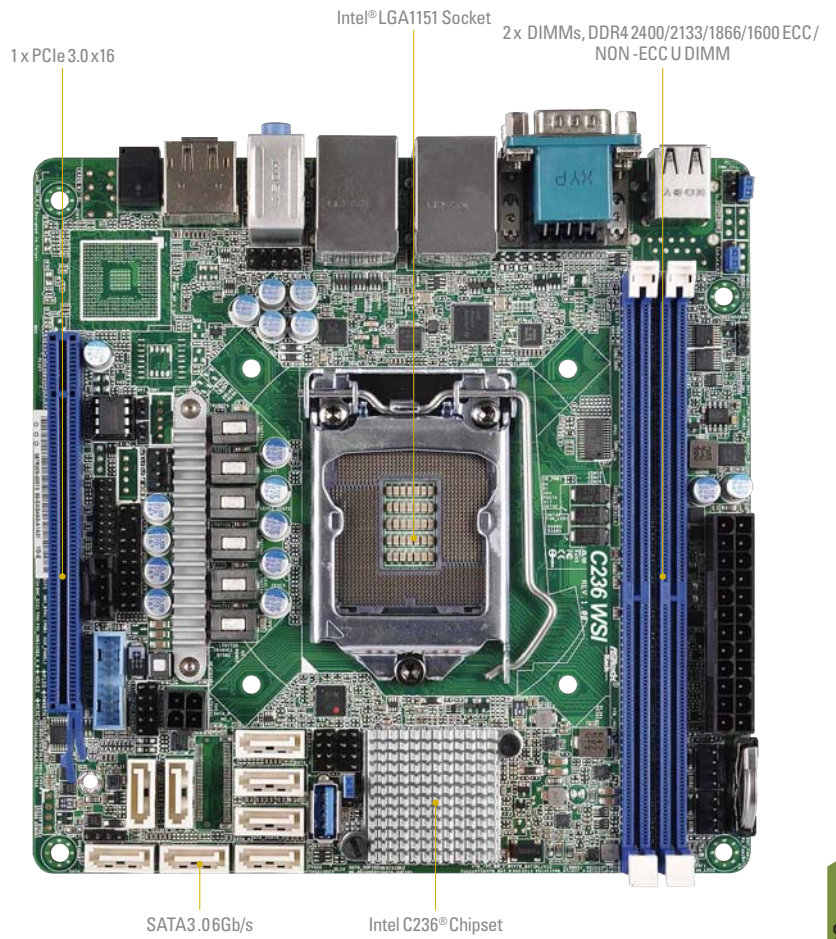

## C236 WSI

1151

DDR4

Workstation

### Application

- Mini Workstation
- Modular Rendering Machine
- H.265 Compact NVR Server

Greenlow Socket 1151

		C236 WSI
<b>Form Factor</b>		Mini ITX(6.7" x 6.7")
<b>Processor Support</b>		Support Intel® Xeon® E3-1200 v5/v6 Series Processors
<b>Memory</b>		2 DIMMs, DDR4 2400/2133/1866/1600 ECC/non-ECC U DIMM
<b>Storage</b>	Intel PCH	8 x SATA3 6.0 Gb/s by Intel® C236
	Additional	N/A
<b>Expansion Slots</b>		1 x PCIe 3.0 x16
<b>Ethernet</b>	LAN Controller	1 x Intel® i210+1 x Intel® i219
	LAN Port	RJ45:2
<b>USB 3.0</b>		7(4 from rear I/O, 1 from Type A, 2 via header)
<b>USB 2.0</b>		2(2 from rear I/O)