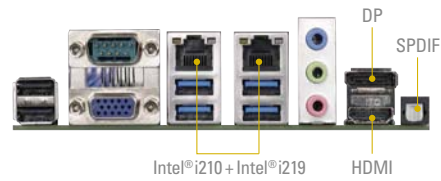

## C236 WSI

1151

DDR4

Workstation

### Application

- Mini Workstation
- Modular Rendering Machine
- H.265 Compact NVR Server

Greenlow Socket 1151

		C236 WSI
<b>Form Factor</b>		Mini ITX(6.7" x 6.7")
<b>Processor Support</b>		Support Intel® Xeon® E3-1200 v5/v6 Series Processors
<b>Memory</b>		2 DIMMs, DDR4 2400/2133/1866/1600 ECC/non-ECC U DIMM
<b>Storage</b>	Intel PCH	8 x SATA3 6.0 Gb/s by Intel® C236
	Additional	N/A
<b>Expansion Slots</b>		1 x PCIe 3.0 x16
<b>Ethernet</b>	LAN Controller	1 x Intel® i210+1 x Intel® i219
	LAN Port	RJ45:2
<b>USB 3.0</b>		7(4 from rear I/O, 1 from Type A, 2 via header)
<b>USB 2.0</b>		2(2 from rear I/O)